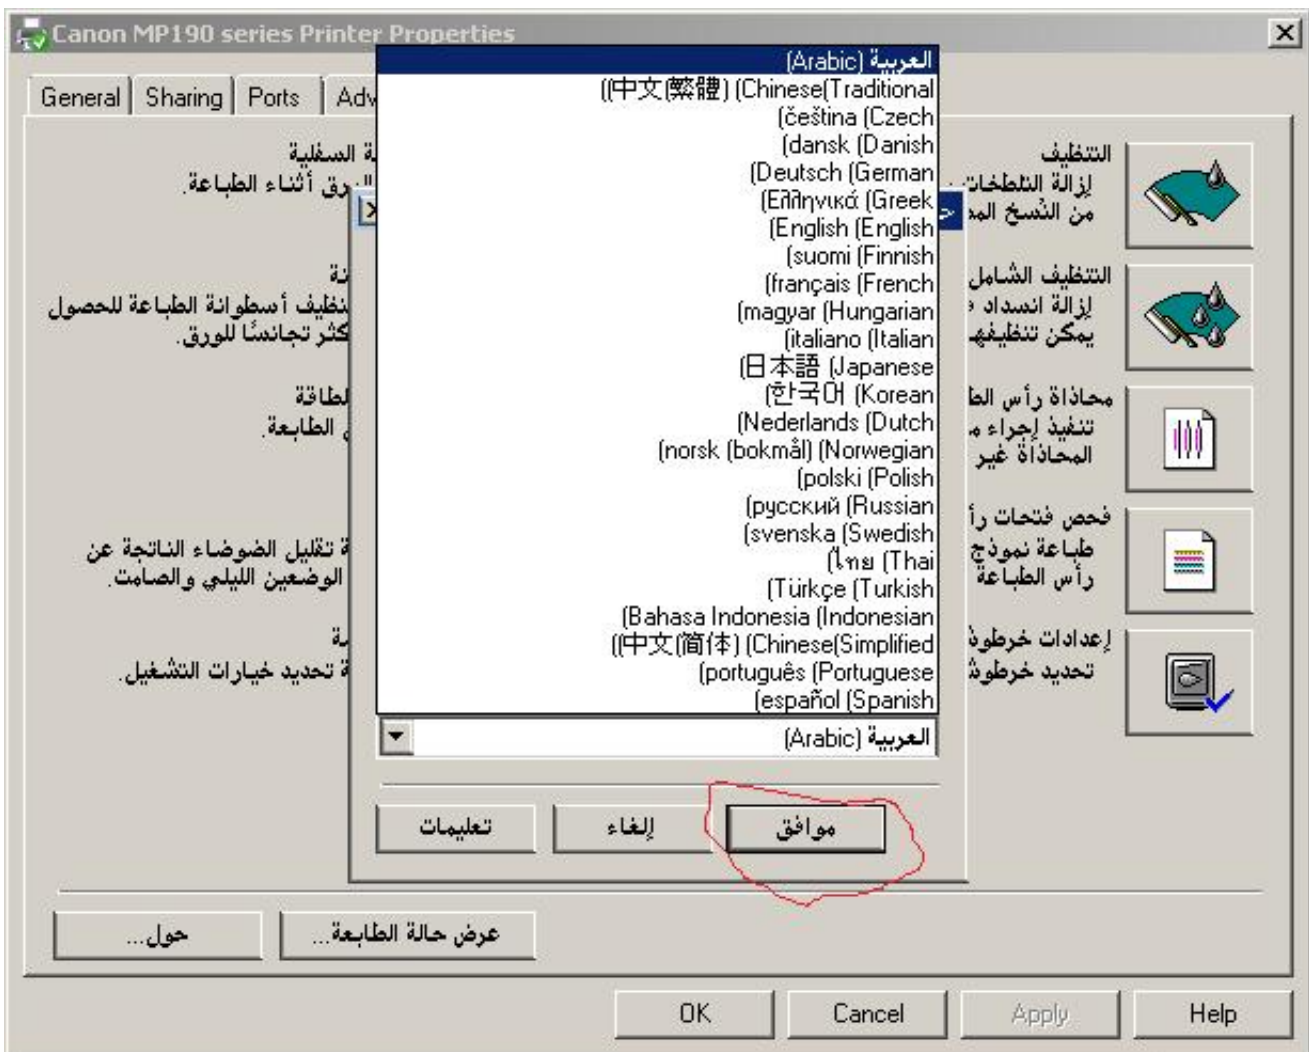

[How To Change Canon Printer Driver Language](#)

[How To Change Canon Printer Driver Language](#)

Jul 15, 2012 — Just open the print dialog menu; and browse till the last tab (Called Maintenance in English) and press "About" button. Depending upon your Driver Language. English ... PS Printer Driver & Utilities for Macintosh V4.17.8 [Mac OS : 10.11.6 - 11.2.1] ... For information on changing the print settings to 1-sided printing, refer to change_default_Win.pdf included with the driver download.